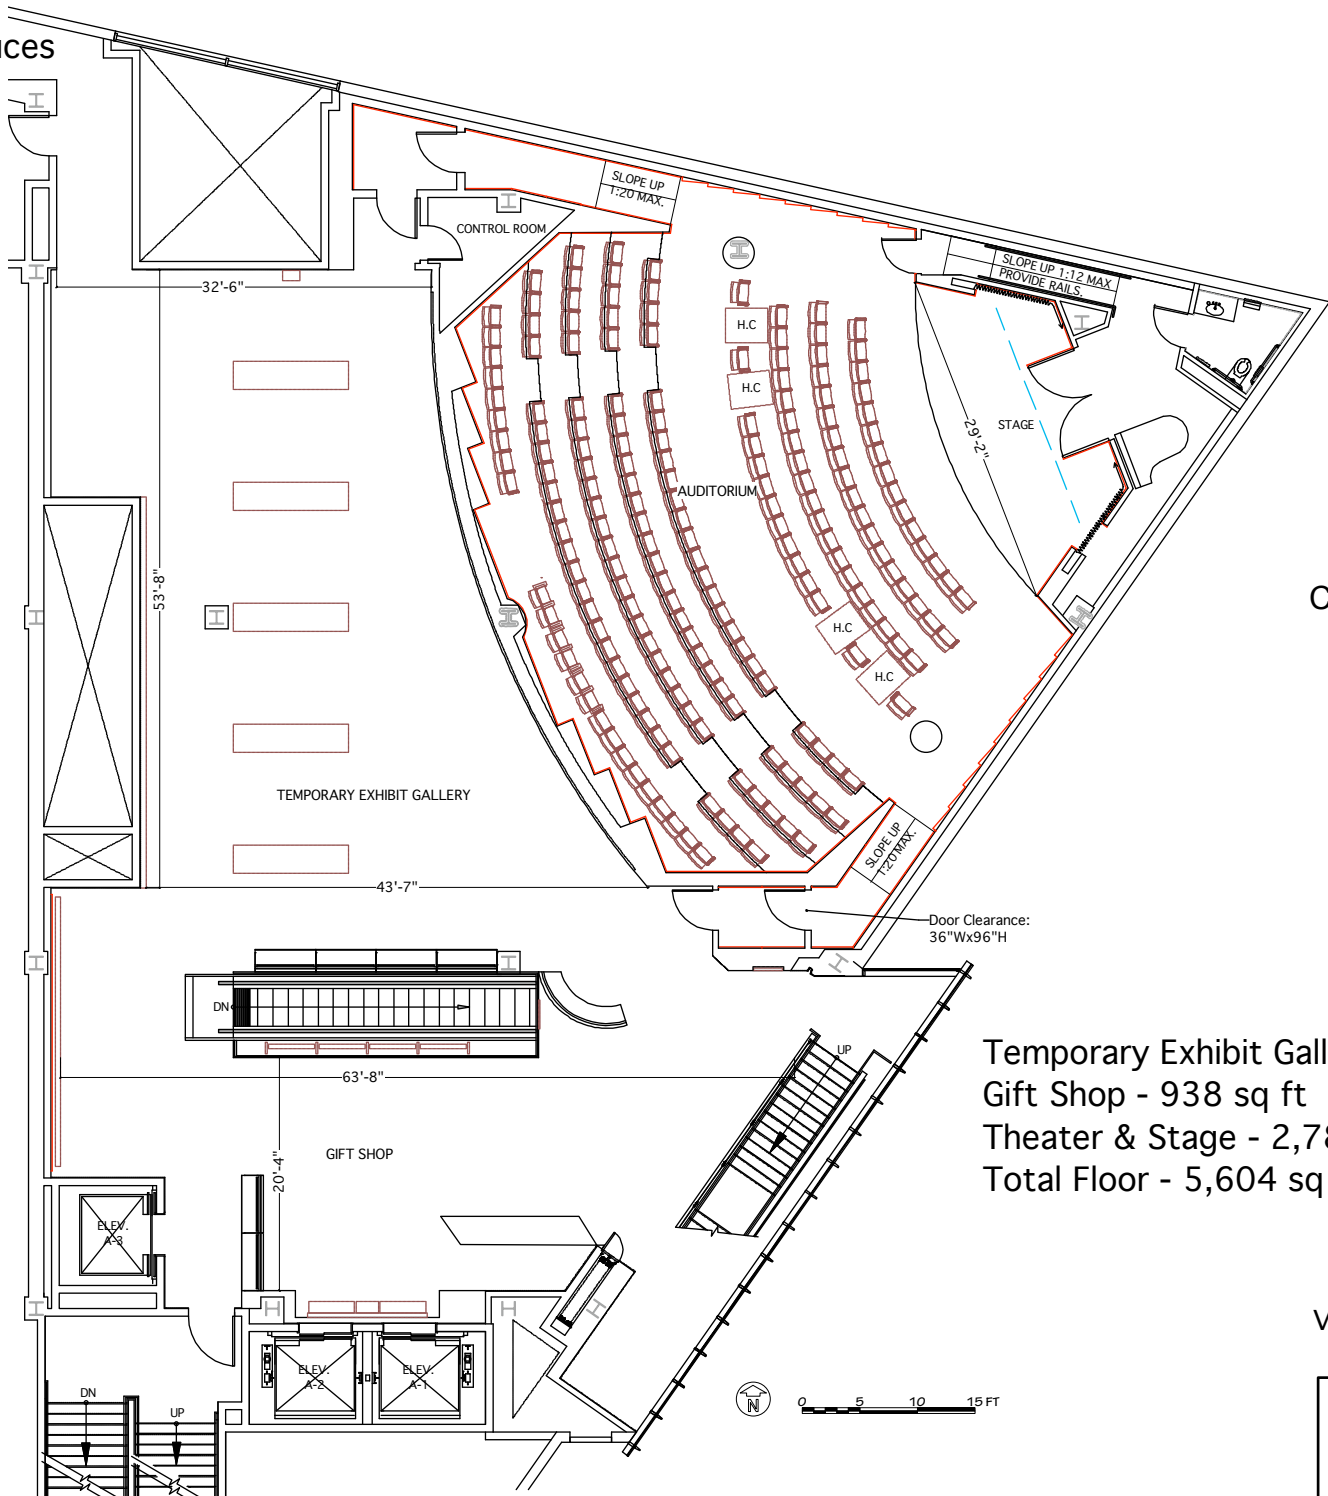

To Offices

Clive Davis Theater - Capacity 220

Temporary Exhibit Gallery - 1,879 sq ft
 Gift Shop - 938 sq ft
 Theater & Stage - 2,787 sq ft
 Total Floor - 5,604 sq ft

Verify all dimensions

GALLERY
Second Floor

GRAMMY
MUSEUM
 AT L.A. LIVE